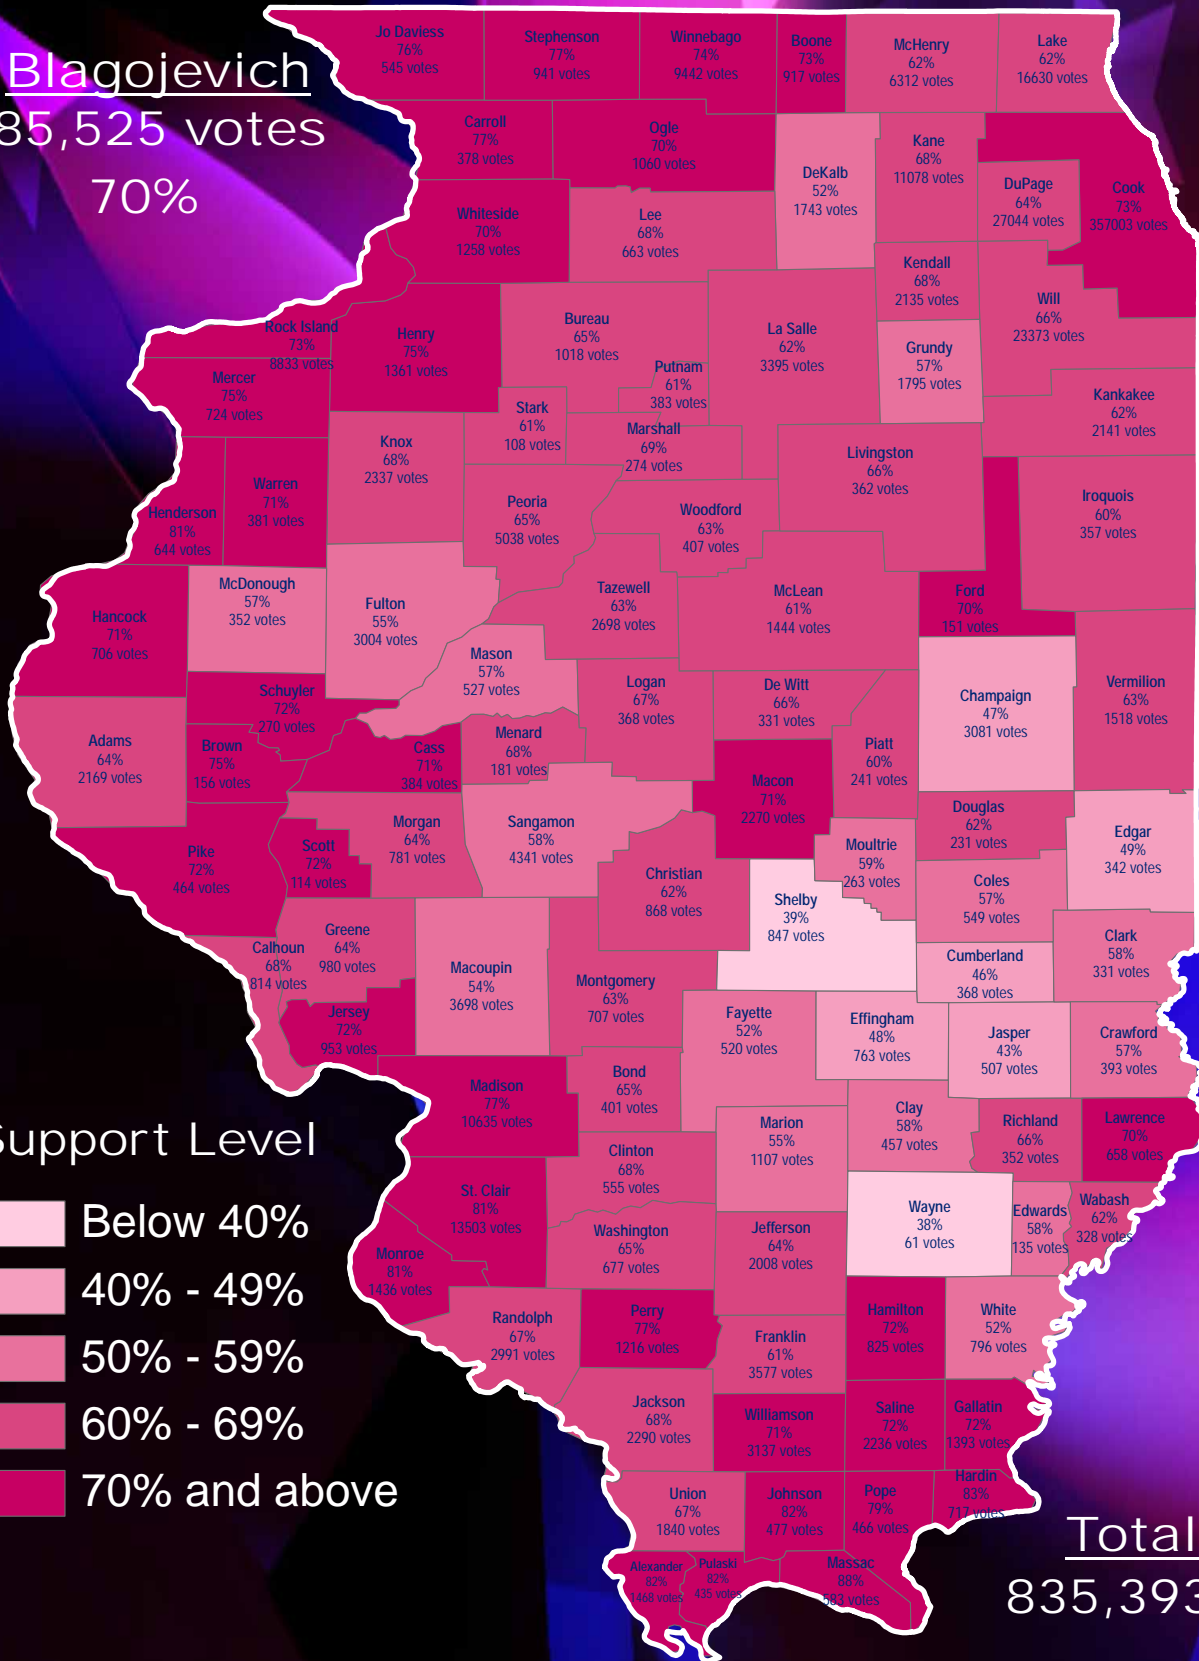

# 2006 Democratic Primary Blagojevich Support

**Blagojevich**  
585,525 votes  
70%

## Support Level

**Total Cast**  
835,393 votes