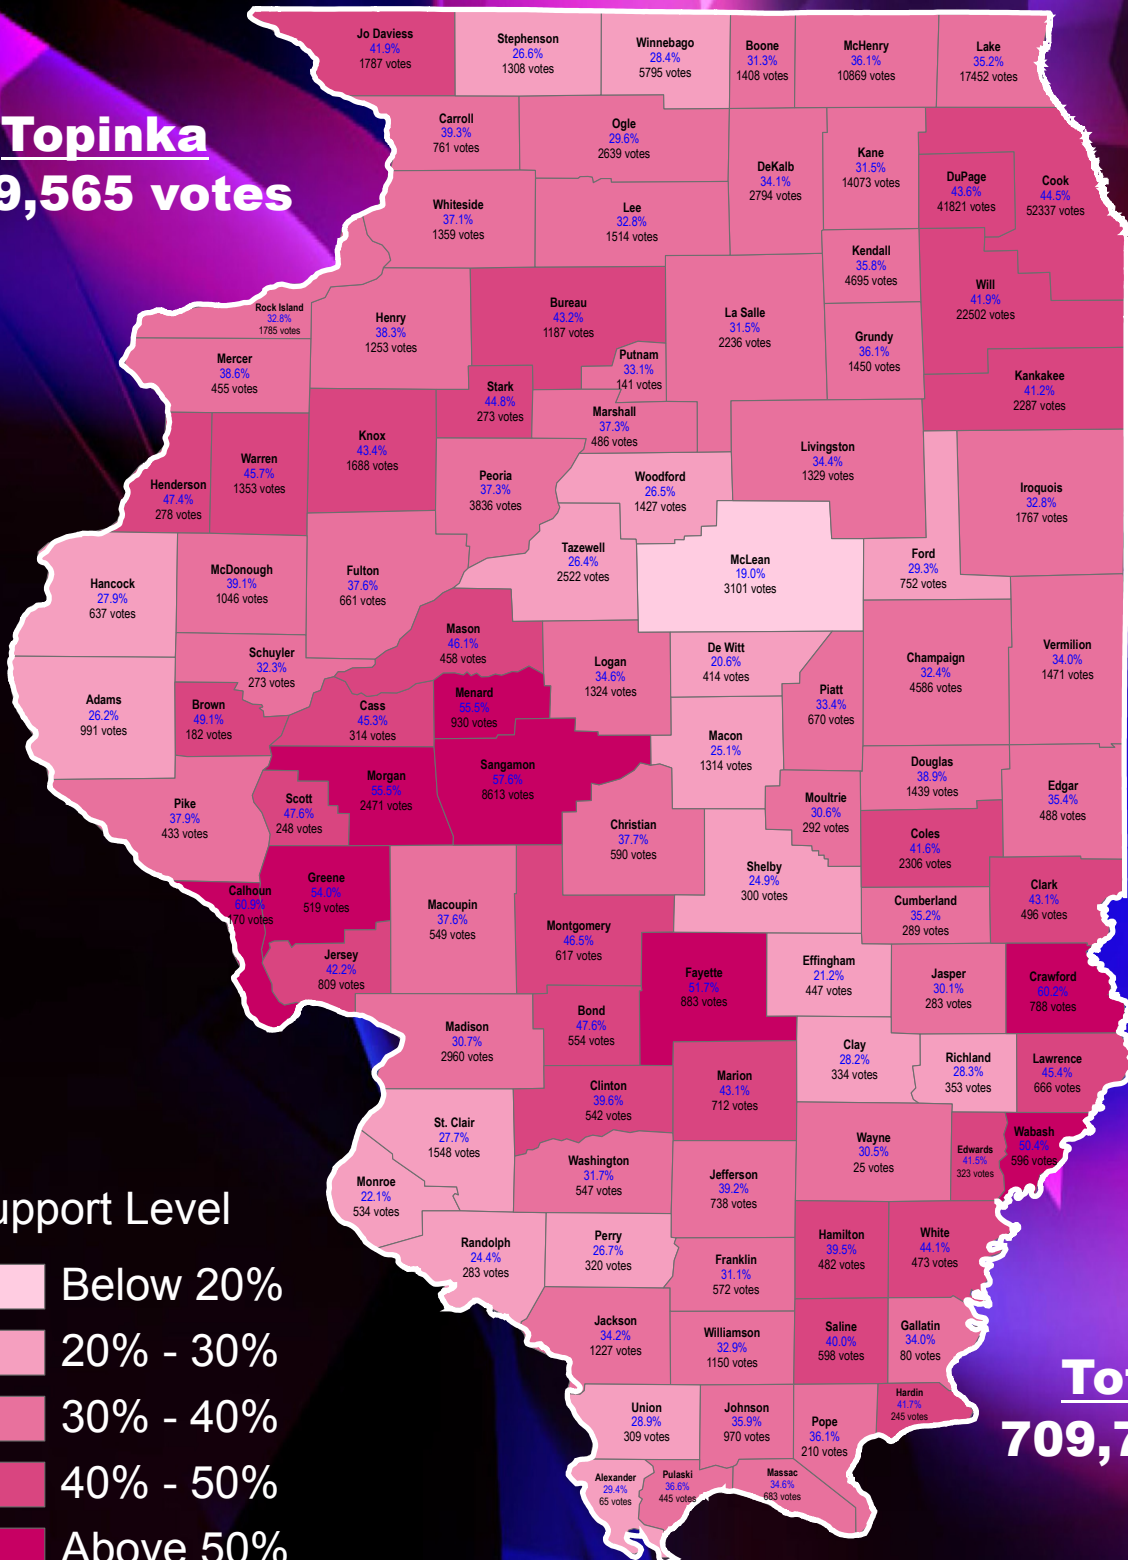

2006 GOP Primary

Judy Baar Topinka for Governor

Topinka
269,565 votes

Support Level

Total Cast
709,791 votes