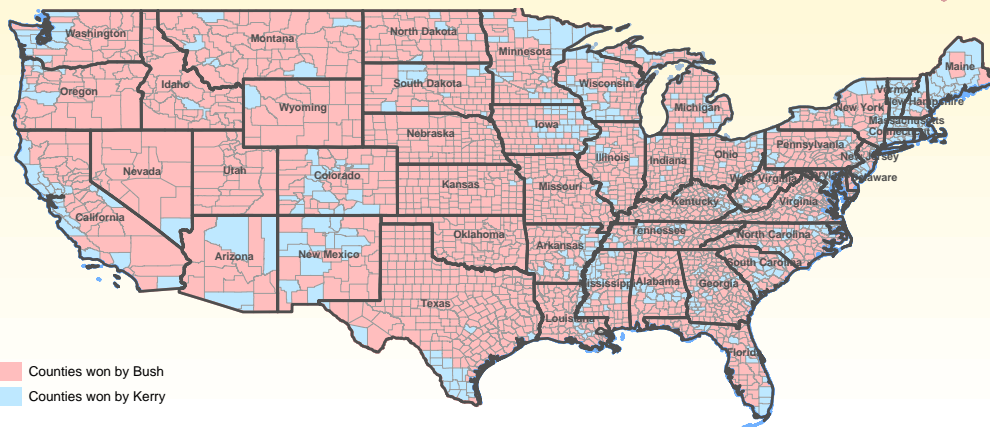

2004 Presidential Election

© 2005

MapTheVotes.com

Call (217) 494-1090 to purchase additional copies of this or other maps.

Bush Performance

- Very Weak: below 25%
- Weak: 25% - 44%
- Swing: 44%-54%
- Strong: 55% - 65%
- Very Strong: above 65%

Counties won by Bush
Counties won by Kerry