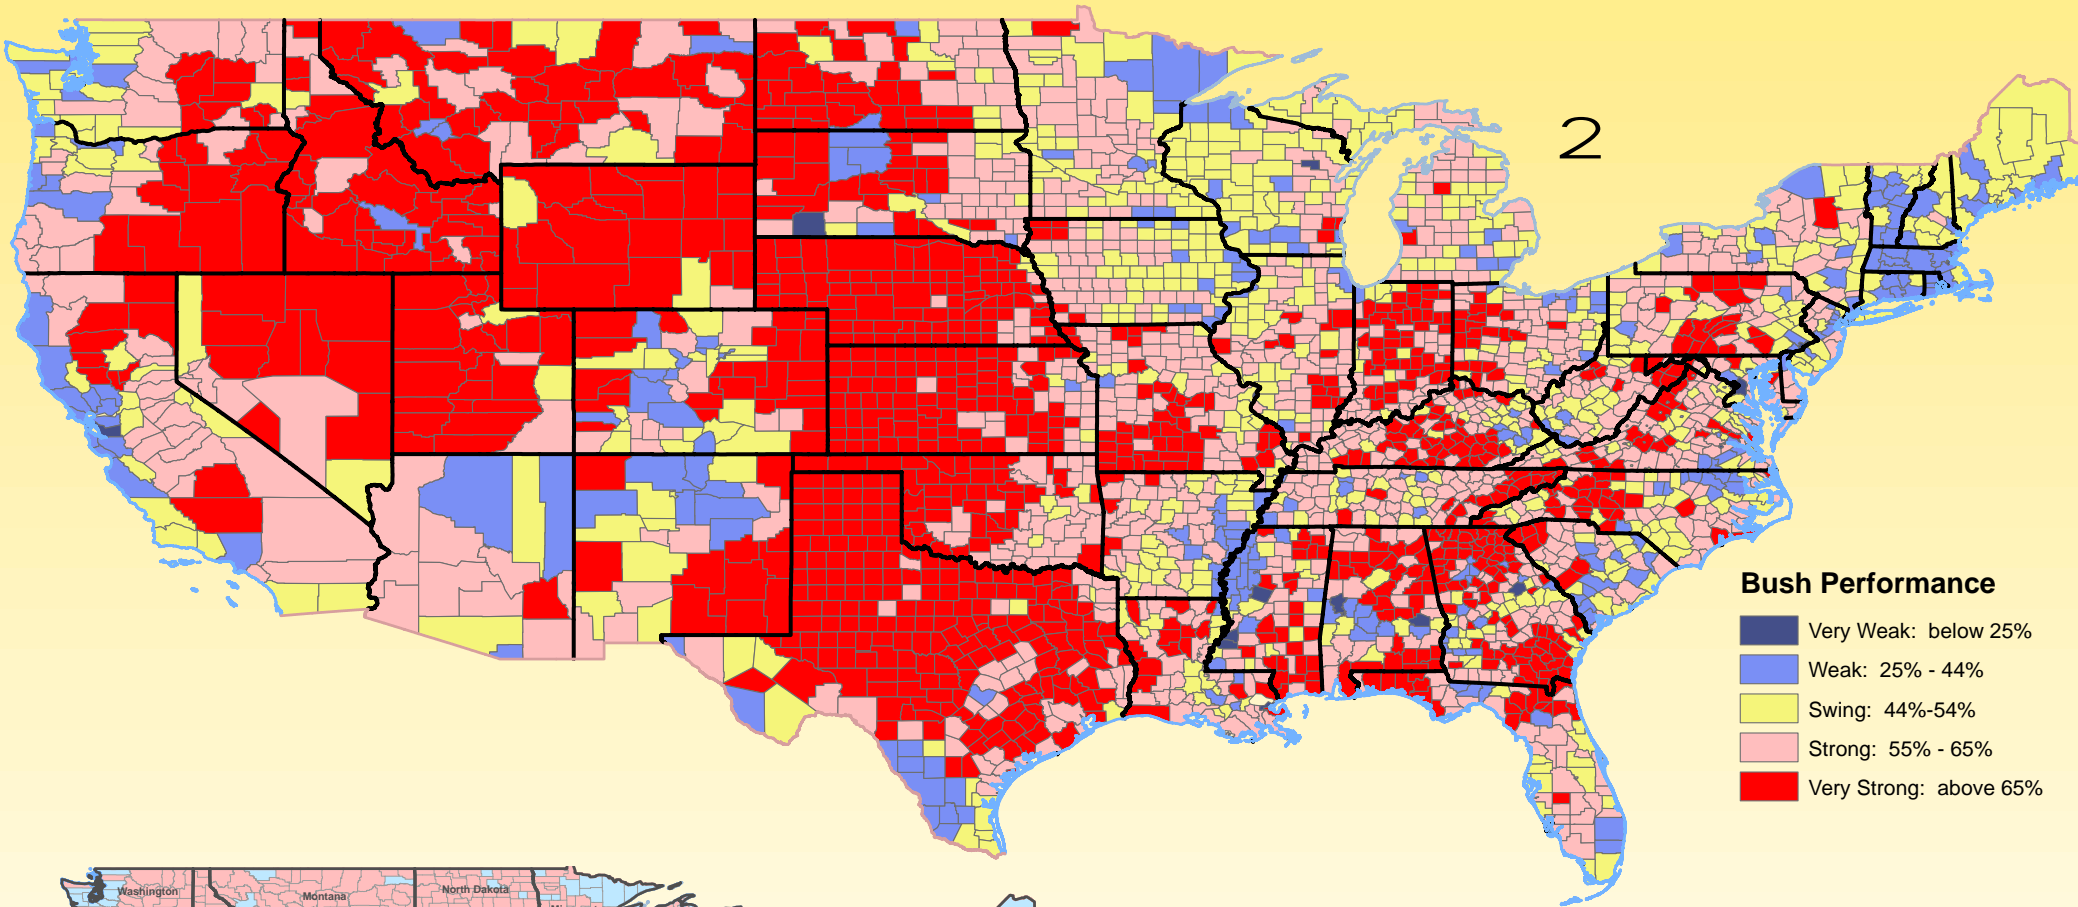

2004 Presidential Election

© 2005

MapTheVotes.com

Call (217) 494-1090 to purchase additional copies of this or other maps.

Bush Performance

- Very Weak: below 25%
- Weak: 25% - 44%
- Swing: 44%-54%
- Strong: 55% - 65%
- Very Strong: above 65%

Counties won by Bush
Counties won by Kerry